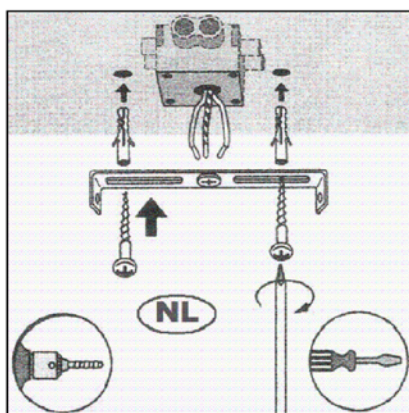

LUCIDE

Item number: 08425/04/30 , 08425/04/31,

Technical details

Materials used:	Metal
Color:	Black/ White
Dimmable and how is fixture dimmable	
Size:	Height: MAX300cm
	Length: 120cm
	Width: 5cm
	Net weight: 3.5KG
Power requirements:	220-240V/~50Hz
Bulb type and maximum wattage:	E27 60W
Number of bulbs:	4 x E27
IP degree:	IP20