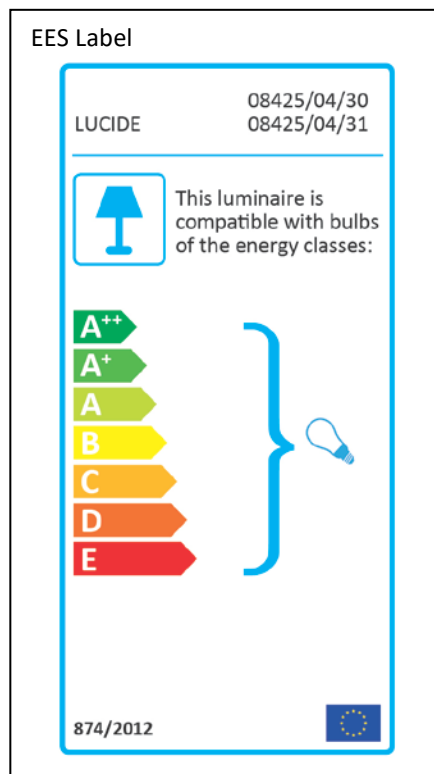

Von der Garantie ausgenommen: 1. Gebrochene Glasteile der Fassung werden nur innerhalb von 14 Tagen ab Kauf durch den Endkunden ersetzt. 2. Normaler Verschleiß, Verfärbungen aufgrund des normalen Gebrauchs. 3. Beschädigungen aufgrund externer Ursachen wie Feuer, Wasser, unsachgemäße Nutzung/ Installation oder Wartung des Produkts.

Kunden müssen das defekte Produkt/Teil und den Originalkaufbeleg einsenden, um Garantieansprüche geltend zu machen.

Deklaracja gwarancji:

LucideNV gwarantuje, że dostarczone produkty będą wolne od defektów materiałowych oraz produkcyjnych przez okres 2 lat od daty zakupu przez użytkownika końcowego, jeżeli urządzenie jest zainstalowane i prawidłowo utrzymywane zgodnie z instrukcją obsługi.

Wyłączenie z gwarancji: 1. Rozbite szkło zostanie wymienione tylko do 14 dni od momentu zakupu przez użytkownika końcowego. 2. Normalne zużycie, utrata koloru w wyniku normalnego użytkowania. 3. Uszkodzenie spowodowane czynnikami zewnętrznymi takimi, jak ogień, woda, nieprawidłowe używanie/ instalacja lub utrzymywanie produktu.

W celu uzyskania gwarancji klient musi zwrócić uszkodzony przedmiot oraz oryginalny dowód zakupu.

Other languages of the manual and further explanations can be found on our website.