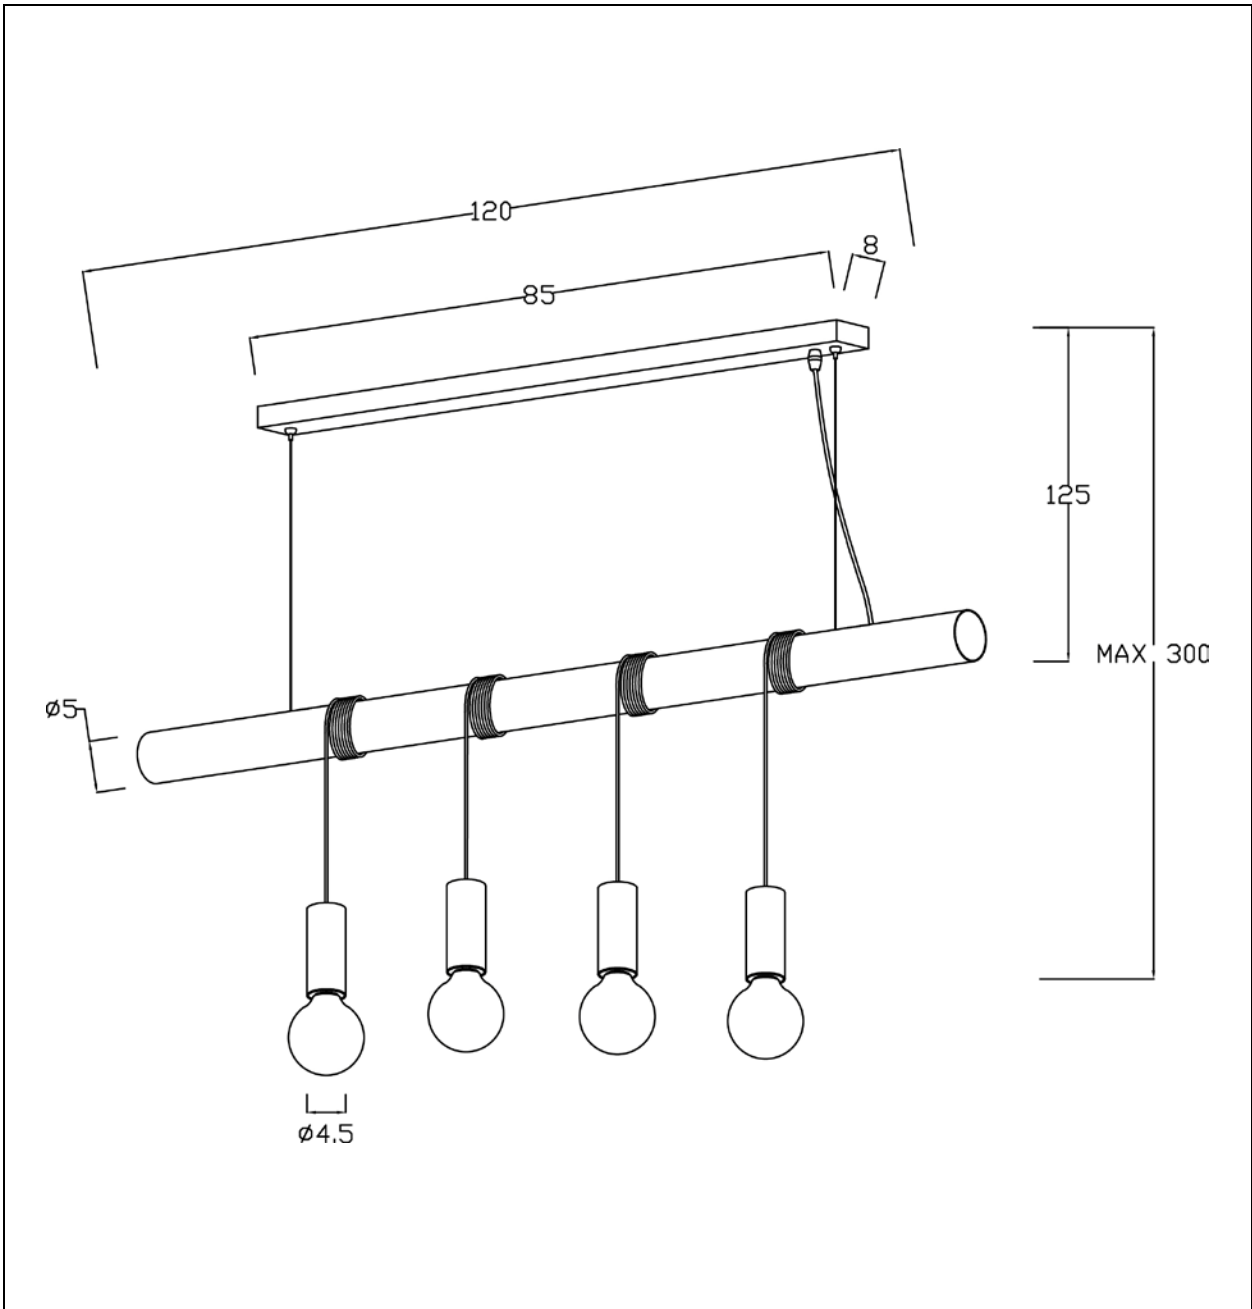

LUCIDE

Item number: 08425/04/30 , 08425/04/31,

Technical details

Materials used:	Metal
Color:	Black/ White
Dimmable and how is fixture dimmable	
Size:	Height: MAX300cm
	Length: 120cm
	Width: 5cm
	Net weight: 3.5KG
Power requirements:	220-240V/~50Hz
Bulb type and maximum wattage:	E27 60W
Number of bulbs:	4 x E27
IP degree:	IP20