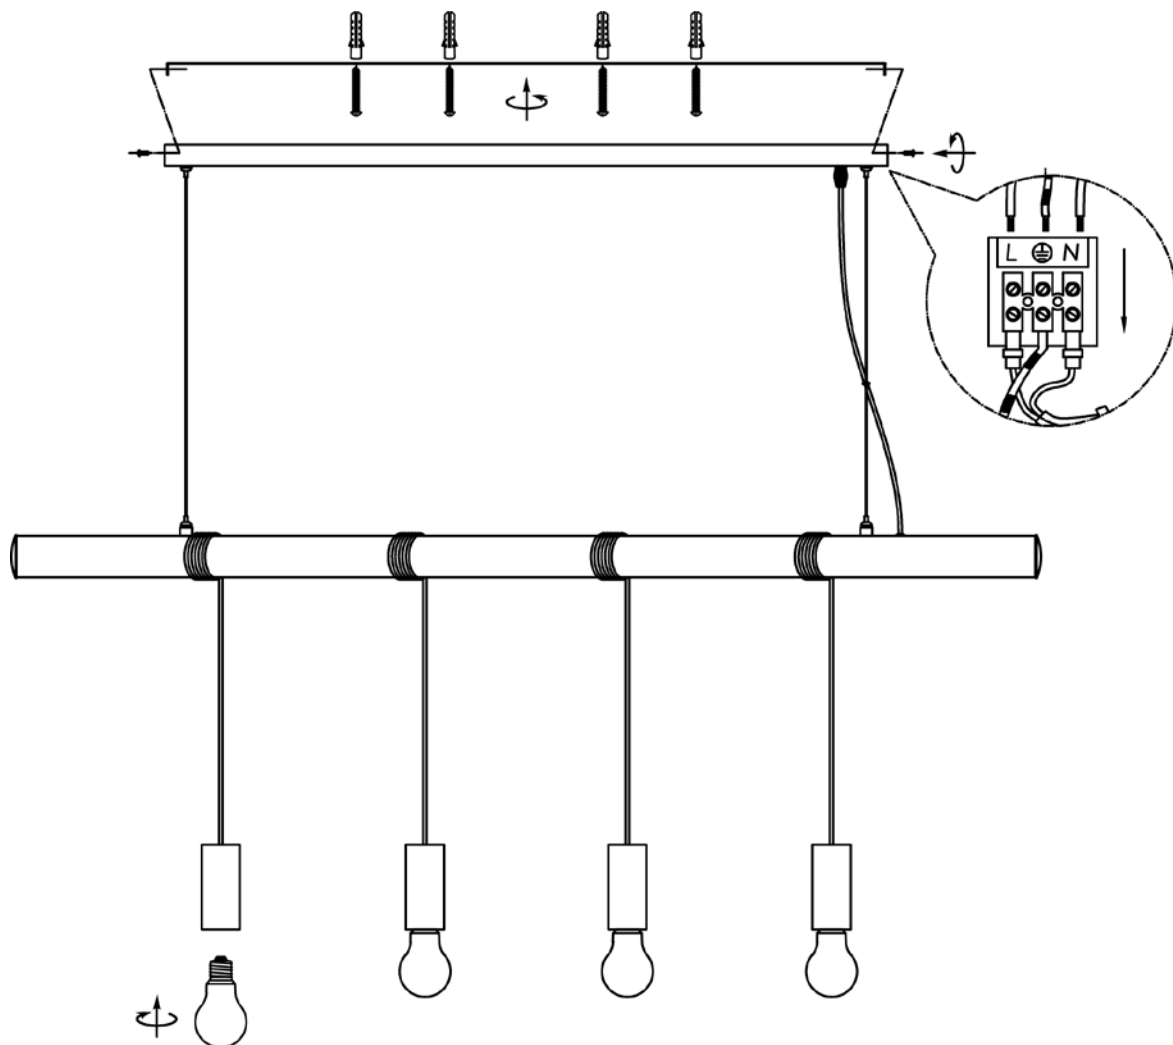

LUCIDE

Item number: 08425/04/30 , 08425/04/31,

Technical details

Materials used:	Metal
Color:	Black/ White
Dimmable and how is fixture dimmable	
Size:	Height: MAX300cm
	Length: 120cm
	Width: 5cm
	Net weight: 3.5KG
Power requirements:	220-240V/~50Hz
Bulb type and maximum wattage:	E27 60W
Number of bulbs:	4 x E27
IP degree:	IP20