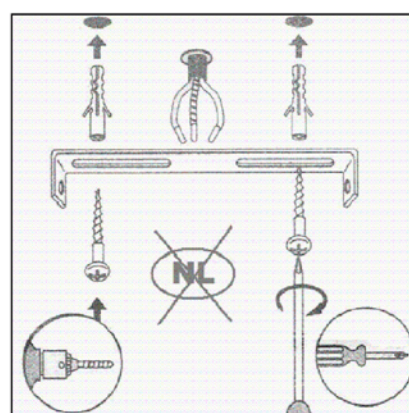

LUCIDE

Item number: 08425/04/30 , 08425/04/31,

Technical details

Materials used:	Metal
Color:	Black/ White
Dimmable and how is fixture dimmable	
Size:	Height: MAX300cm
	Length: 120cm
	Width: 5cm
	Net weight: 3.5KG
Power requirements:	220-240V/~50Hz
Bulb type and maximum wattage:	E27 60W
Number of bulbs:	4 x E27
IP degree:	IP20