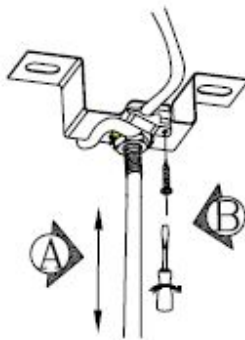

Line drawing of the item

Item number:35400/25/31

# Installation drawing

1

2

3

4

5

6

### Technical details

materials used:	Gypsum	
color:	white	
dimmable and how is the fixture dimmable:		
size:	Height:	250mm
	Length:	
	Width:	Φ 70mm
	Net Weight:	1.1KGS
power requirements:	220~240V~50HZ/60HZ	
bulb type and maximum Wattage:	GU10	Max.35W
number of bulbs:	1xGU10	
IP degree:	IP20	