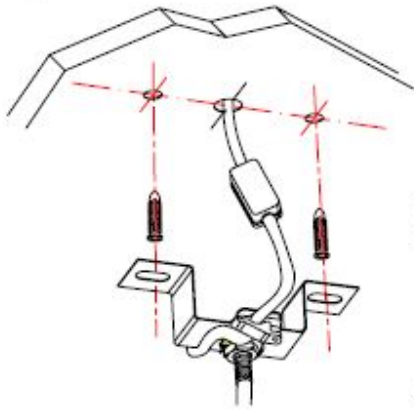

Installation drawing

1