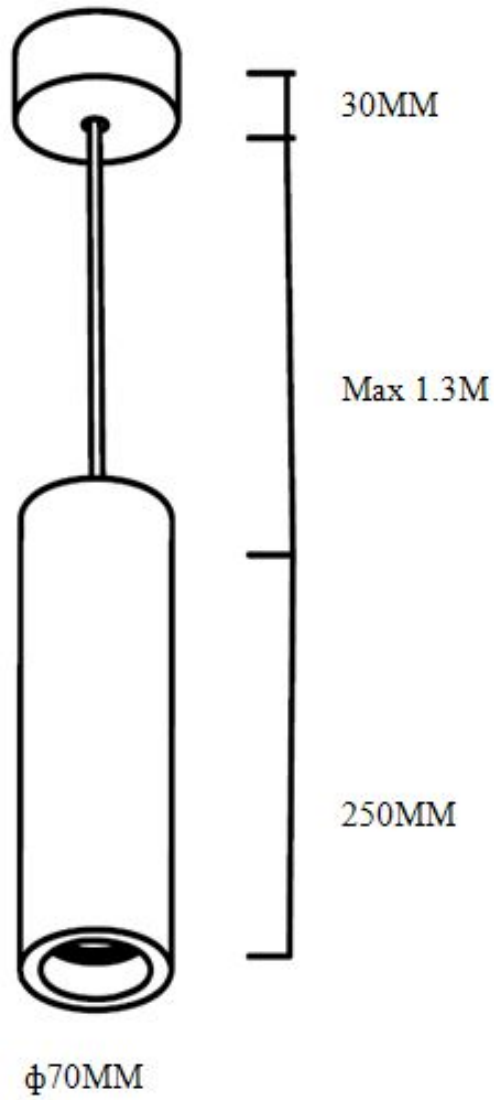

Line drawing of the item

Item number:35400/25/31

# Installation drawing

1

2

3

4

5

6

### Technical details

materials used:	Gypsum	
color:	white	
dimmable and how is the fixture dimmable:		
size:	Height:	250mm
	Length:	
	Width:	Φ 70mm
	Net Weight:	1.1KGS
power requirements:	220~240V~50HZ/60HZ	
bulb type and maximum Wattage:	GU10	Max.35W
number of bulbs:	1xGU10	
IP degree:	IP20	