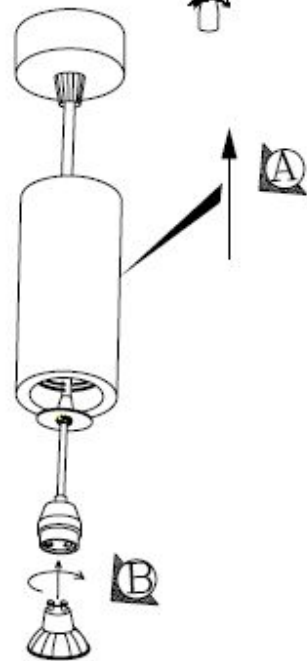

Line drawing of the item

Item number:35400/25/31

# Installation drawing

1

2

3

4

5

6

### Technical details

materials used:	Gypsum	
color:	white	
dimmable and how is the fixture dimmable:		
size:	Height:	250mm
	Length:	
	Width:	Φ 70mm
	Net Weight:	1.1KGS
power requirements:	220~240V~50HZ/60HZ	
bulb type and maximum Wattage:	GU10	Max.35W
number of bulbs:	1xGU10	
IP degree:	IP20	