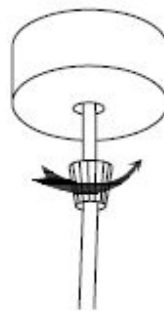

Line drawing of the item

Item number:35400/25/31

# Installation drawing

1

2

3

4

5

6

### Technical details

materials used:	Gypsum	
color:	white	
dimmable and how is the fixture dimmable:		
size:	Height:	250mm
	Length:	
	Width:	Φ 70mm
	Net Weight:	1.1KGS
power requirements:	220~240V~50HZ/60HZ	
bulb type and maximum Wattage:	GU10	Max.35W
number of bulbs:	1xGU10	
IP degree:	IP20	