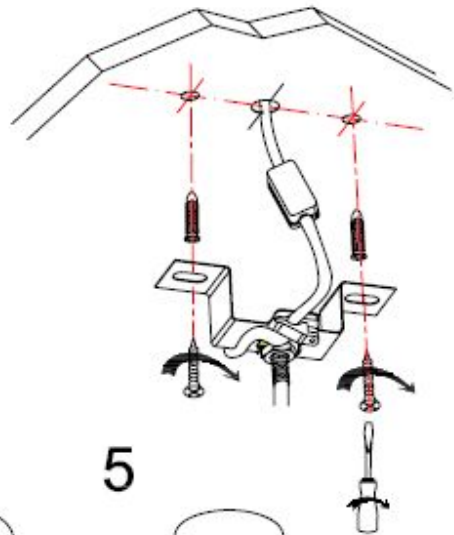

Installation drawing

1

2

3

4

5

6