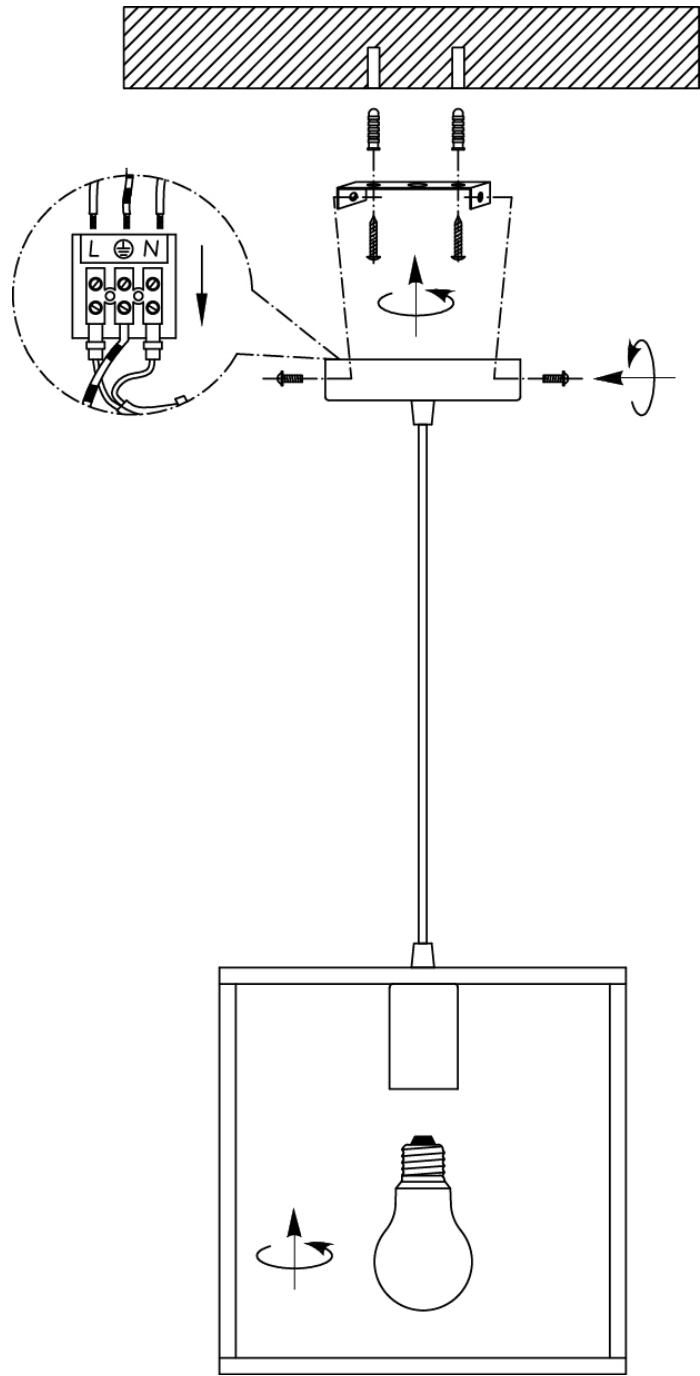

## Technical details

Materials used:	Metal
Color:	Black&red copper
Dimmable and how is fixture dimmable	
Size:	Height: 1550mm
	Length: 250mm
	Width: 250mm
	Net weight: 1 KG
Power requirements:	220-240V/~50Hz
Bulb type and maximum wattage:	E27 60W
Number of bulbs:	1 x E27
IP degree:	IP20