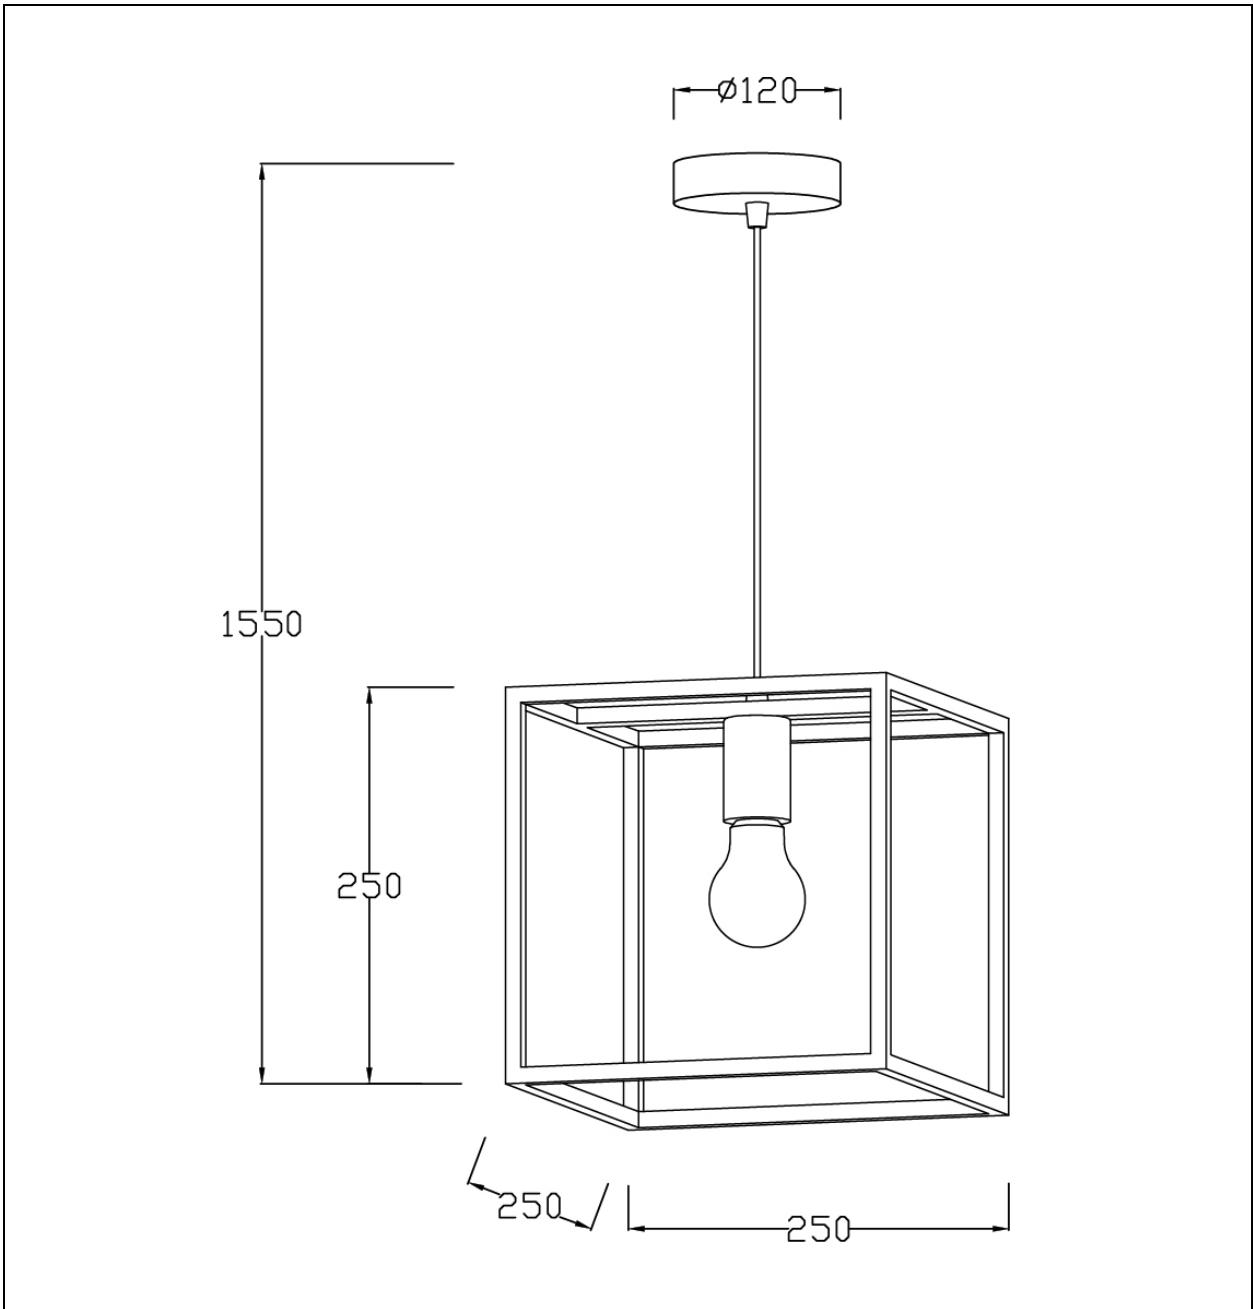

# LUCIDE

Item number: 08424/01/30

## Technical details

Materials used:	Metal
Color:	Black&red copper
Dimmable and how is fixture dimmable	
Size:	Height: 1550mm
	Length: 250mm
	Width: 250mm
	Net weight: 1 KG
Power requirements:	220-240V/~50Hz
Bulb type and maximum wattage:	E27 60W
Number of bulbs:	1 x E27
IP degree:	IP20