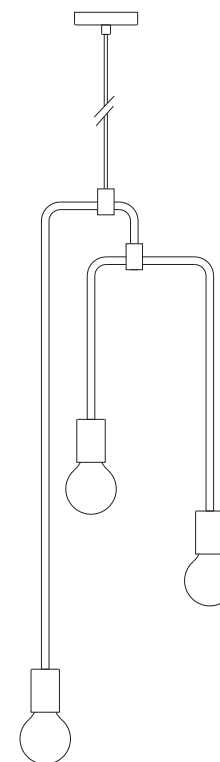

If the external flexible cable or cord of this luminaire is damaged, it shall be exclusively replaced by the manufacturer or his service agent or a similar qualified person in order to avoid a hazard.

Design by 365° North
Bolia.com
 new scandinavian design

PIPER 3

Design by 365° North
Bolia.com
 new scandinavian design