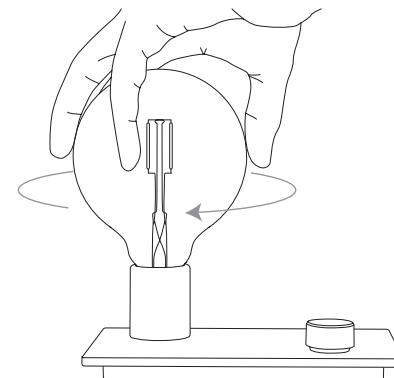

# CONTROL TABLE LAMP

— TAF Studio

Mount bulb / monter pæren / das leuchtmittel montieren / insérer l'ampoule /  
pon la bombilla

WARNING  
FARLIG  
WARNUNG  
ATTENTION  
ADVERTENCIA

SAFETY INSTRUCTIONS

Ensure bulb has fully cooled before attempting to remove it.  
Protect from contact with liquids. Ensure the bulb is fitted securely in the lamp holder.  
Not suitable for household room illumination.

NOT FOR KIDS / IKKE TIL BØRN / NICHT FÜR KINDER /  
PAS POUR LES ENFANTS / NO PARA LOS NIÑOS

WARNING  
FARLIG  
WARNUNG  
ATTENTION  
ADVERTENCIA

CONTROL TABLE LAMP  
ONLY DIMMABLE BULBS CAN BE USED FOR THIS LAMP.  
IX E27 - MAX 40W  
LED MAX 6W  
220-240V - 50/60HZ