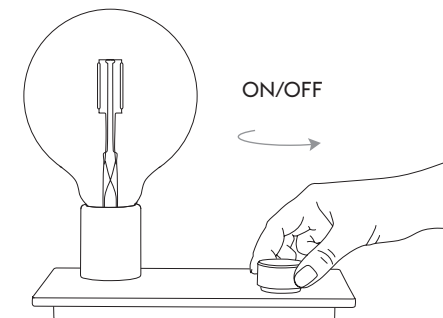

WARNING
FARLIG
WARNUNG
ATTENTION
ADVERTENCIA