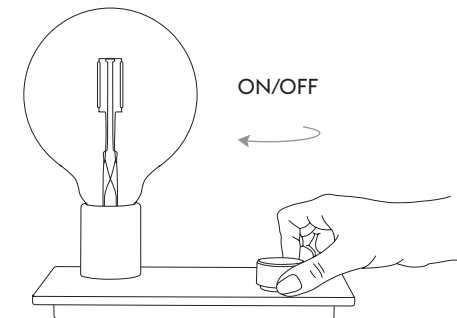

Mount bulb / monter pæren / das leuchtmittel montieren / insérer l'ampoule /
pon la bombilla

WARNING
FARLIG
WARNUNG
ATTENTION
ADVERTENCIA

SAFETY INSTRUCTIONS

Ensure bulb has fully cooled before attempting to remove it.
Protect from contact with liquids. Ensure the bulb is fitted securely in the lamp holder.
Not suitable for household room illumination.

NOT FOR KIDS / IKKE TIL BØRN / NICHT FÜR KINDER /
PAS POUR LES ENFANTS / NO PARA LOS NIÑOS

WARNING
FARLIG
WARNUNG
ATTENTION
ADVERTENCIA

CONTROL TABLE LAMP
ONLY DIMMABLE BULBS CAN BE USED FOR THIS LAMP.
IX E27 - MAX 40W
LED MAX 6W
220-240V - 50/60HZ